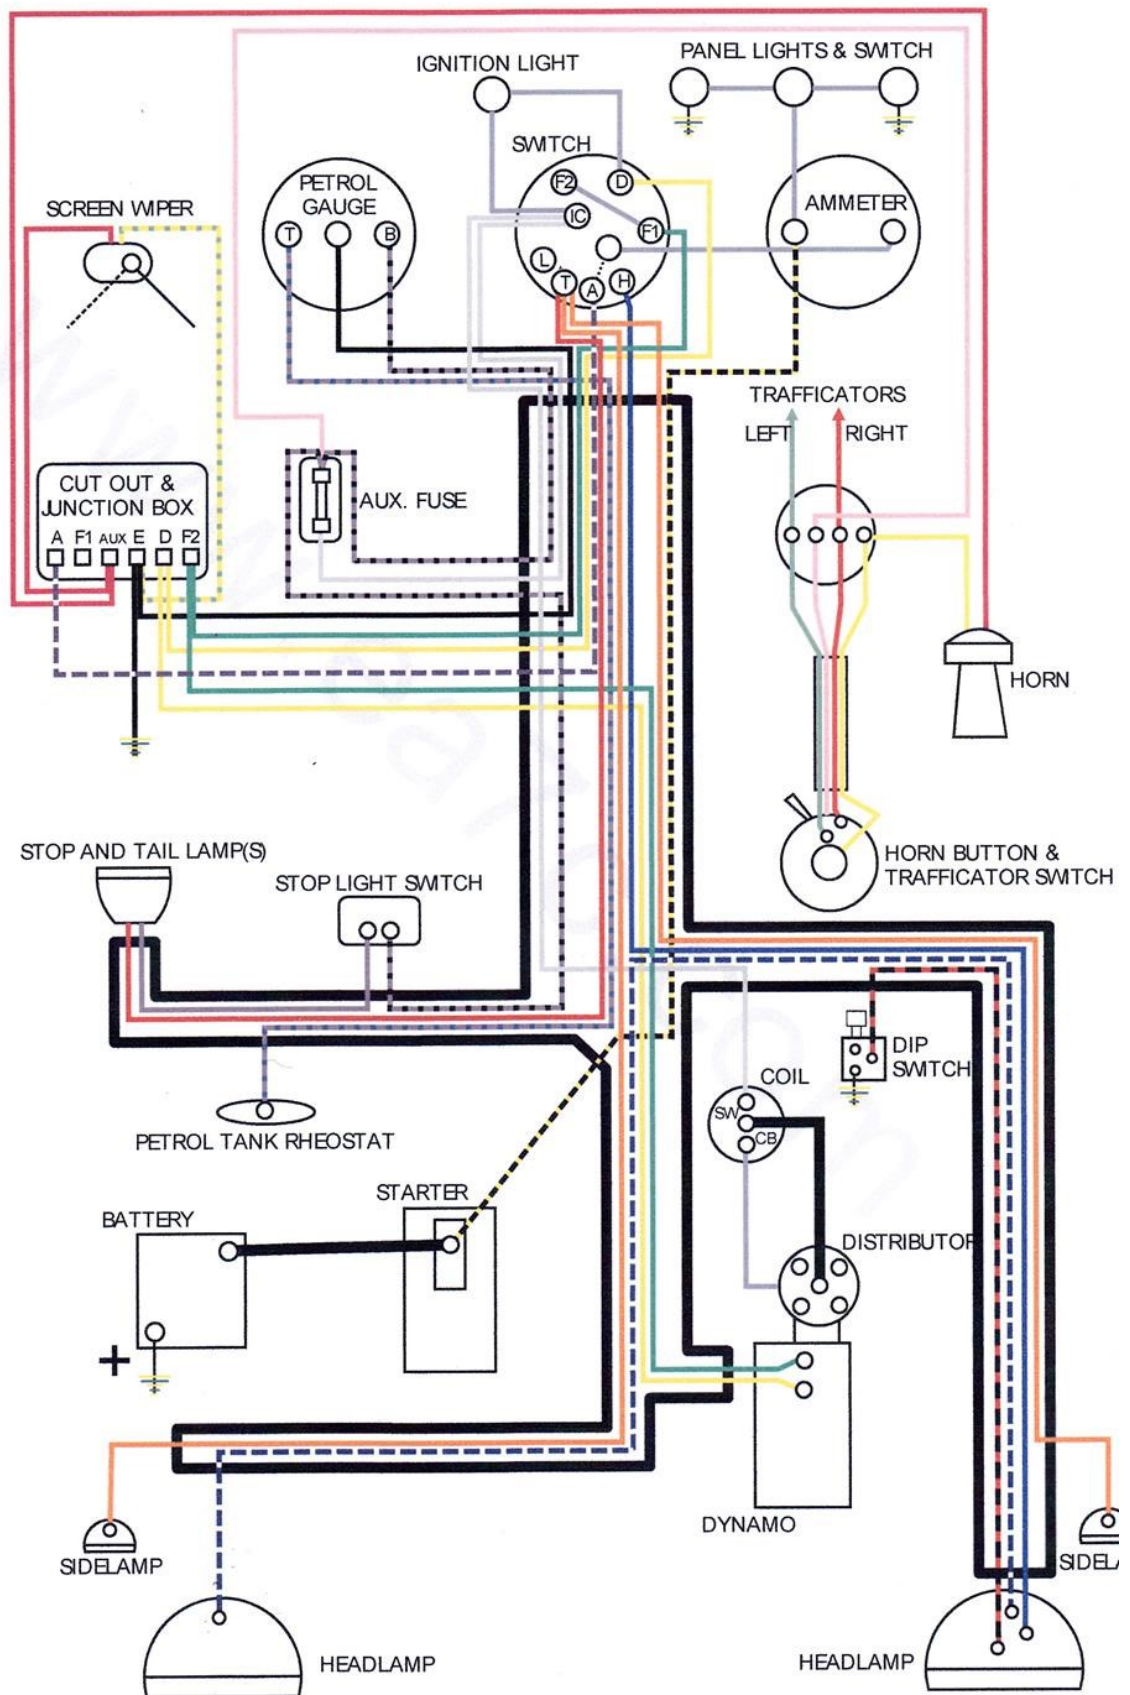

WIRING DIAGRAM FOR THE AUSTIN "SEVEN"

WHERE NO COLOURS ARE SPECIFIED ON THE AUSTIN DIAGRAM THE FOLLOWING COLOURS ARE USED:

- SIDELIGHTS
- TAIL LIGHTS
- ANCILLARIES
- INSTRUMENT
- PANEL
- "=WHITE"
- HARNESS